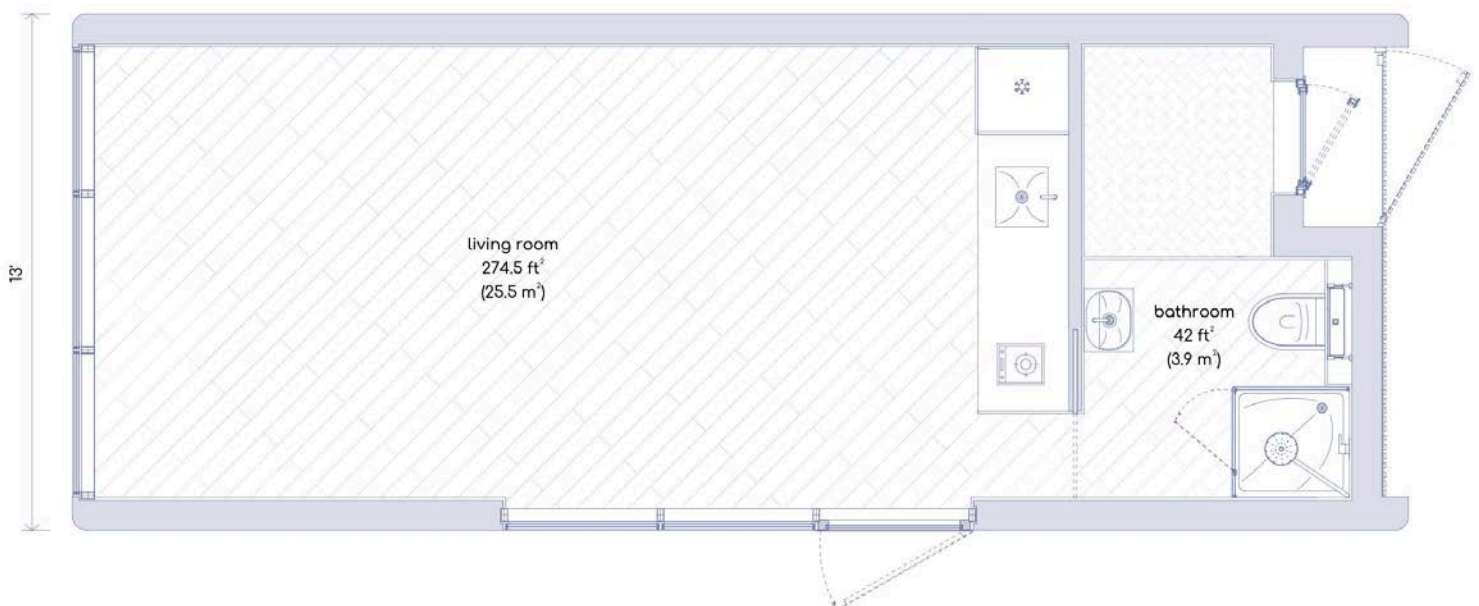

$160,000 or starting at **$1,360/month** financing