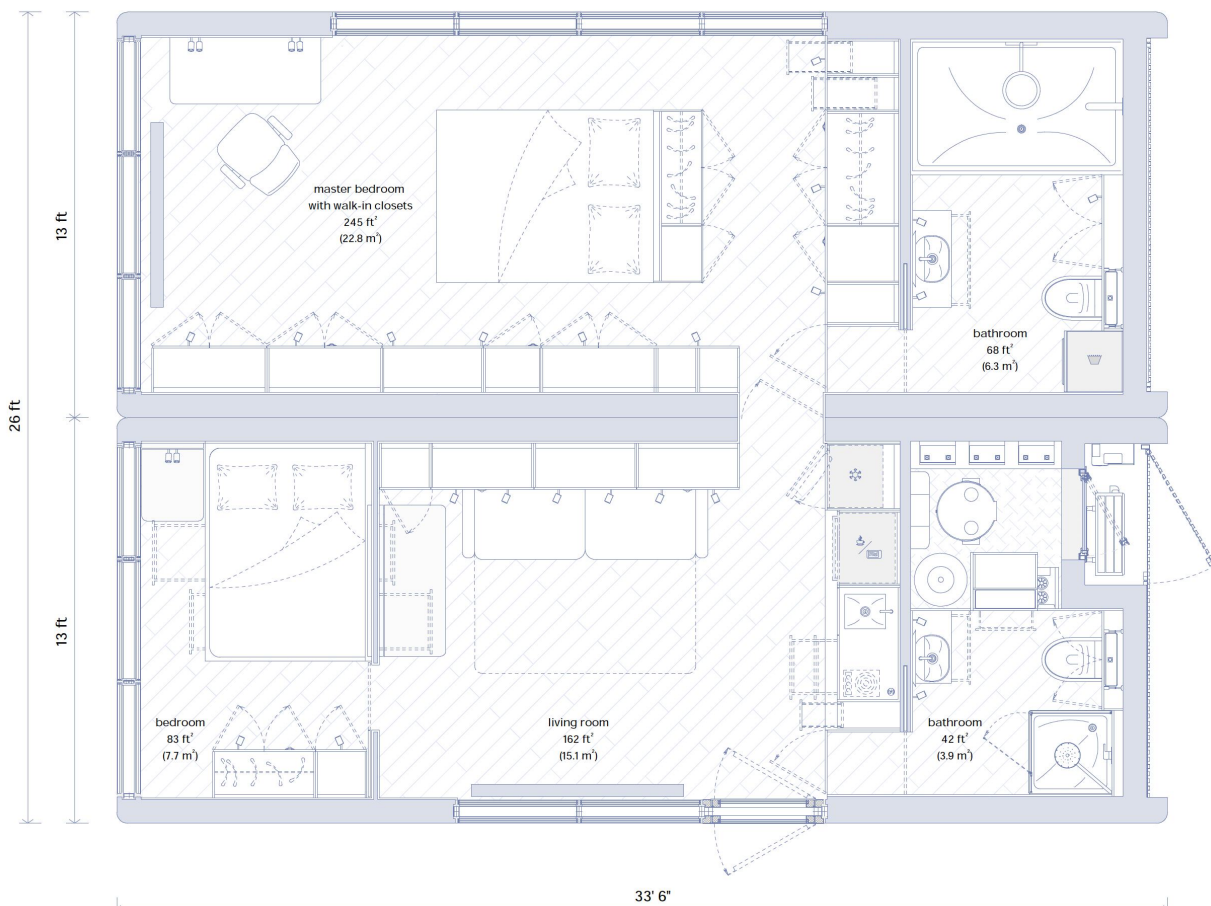

Optional Add-Ons:

- Off-the Grid Solar Power system
- 3-Bedroom option
- Atmospheric water Generation System
- Custom colors and interior materials
- up to 10 years extended Warranty