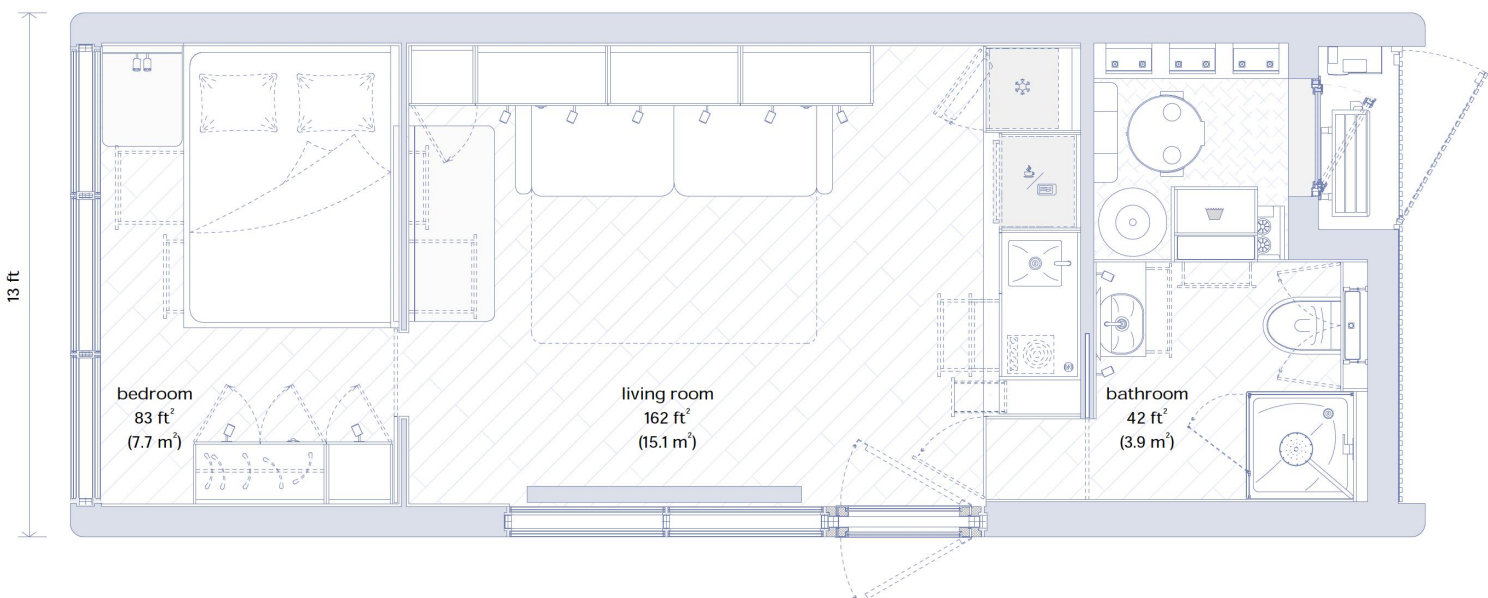

Interior

- All High-End European Furniture and Fixtures
- Natural Wood and Stone Elements
- Windows Curtains
- Orthopedic Mattress, Pillows, Linen, Towels
- **Custom Materials and Colors (optional)**